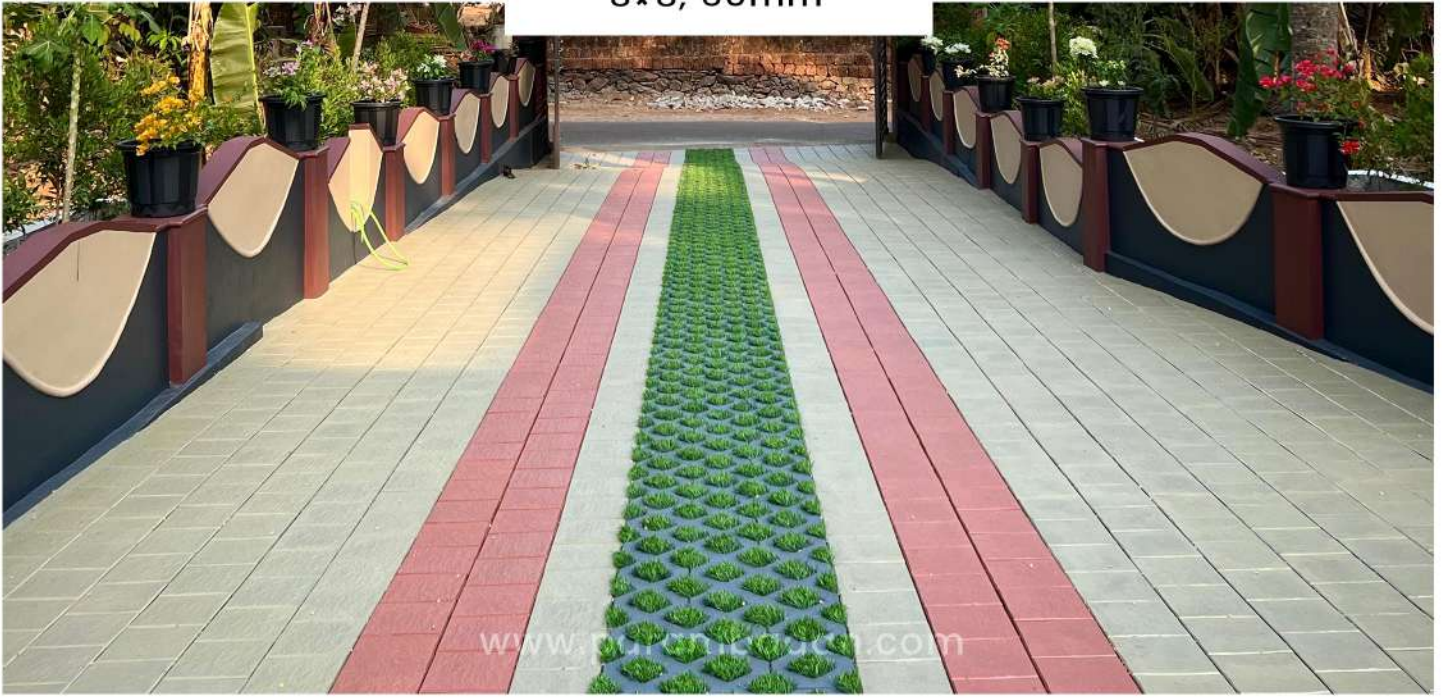

GRASS PAVER

80mm

AJANTHA ROCK

6*12, 60mm

PEARL ROCK
12×18, 60mm

RAIN ROCK
15*10, 60&70mm

EURO LINES
12×12, 60mm

EURO CRISTAL
12*12, 60mm

MAJESTIC
12*12, 68mm

KAREENA
8×8, 60mm

SQUARE EIGHT
8×8, 60mm

SOFT ROCK
11*8, 60mm

VILLA STONE
10×10, 60mm

ELLORA
6*12, 60mm

MOSAIC
16x 8, 60mm

20TH BLOCK