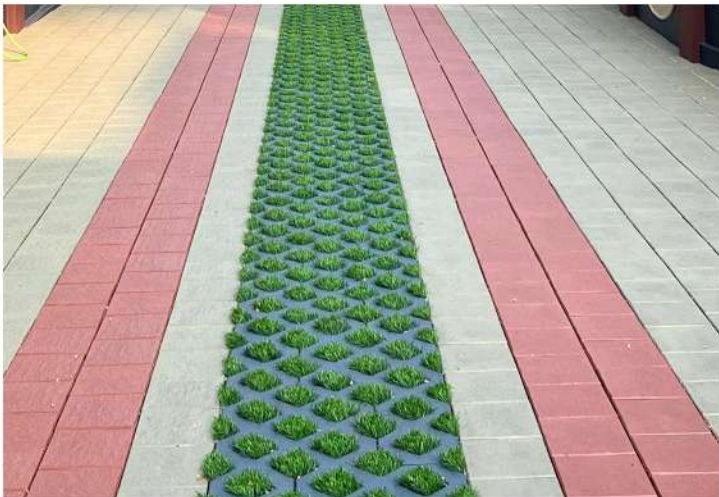

20/20 BLOCK
20×20, 70mm

www.parambadan.com

MONARCH

12*18, 60&70mm

BRAZILIAN 18
18*18, 60mm

EURO
12*12, 60mm

COBBLE STONE

4.5 × 4.5, 60mm

GRASS PAVER

80mm

AJANTHA ROCK

6*12, 60mm

PEARL ROCK
12×18, 60mm

RAIN ROCK
15*10, 60&70mm

EURO LINES
12×12, 60mm

EURO CRISTAL
12*12, 60mm