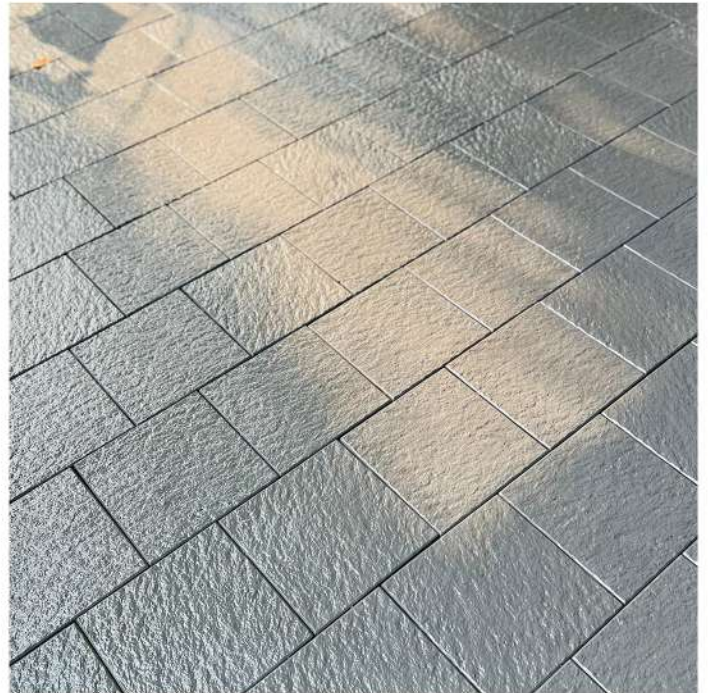

20/20 BLOCK
20×20, 70mm

www.parambadan.com

MONARCH

12*18, 60&70mm

BRAZILIAN 18
18*18, 60mm

EURO
12*12, 60mm

COBBLE STONE

4.5 × 4.5, 60mm