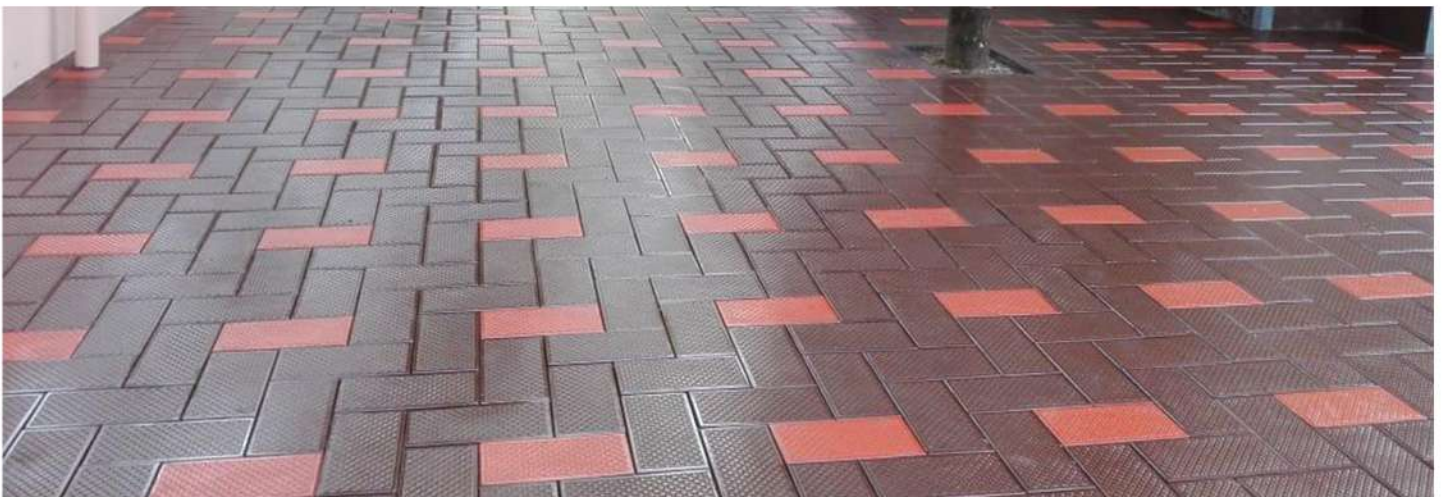

MAJESTIC
12*12, 68mm

KAREENA
8×8, 60mm

SQUARE EIGHT
8×8, 60mm

SOFT ROCK
11*8, 60mm

VILLA STONE
10×10, 60mm

ELLORA
6*12, 60mm

MOSAIC
16x 8, 60mm

20TH BLOCK