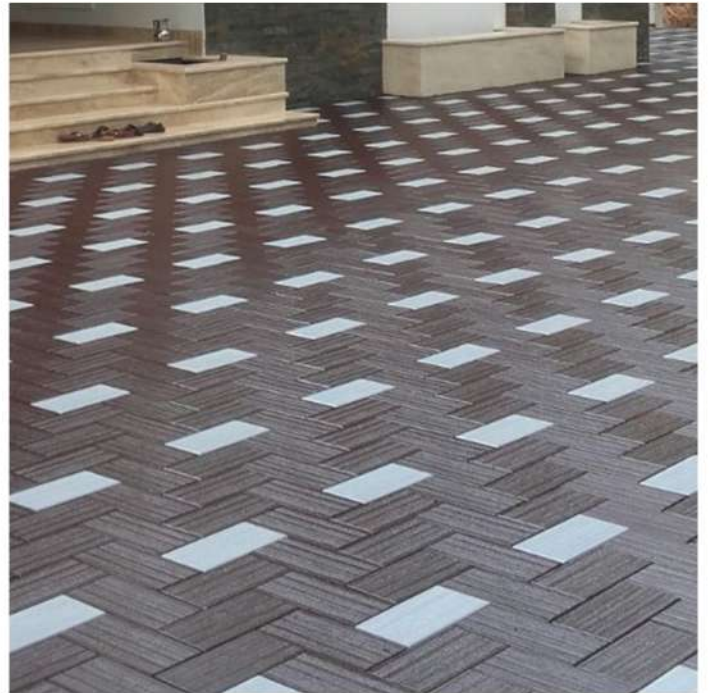

MAJESTIC
12*12, 68mm

KAREENA
8×8, 60mm

SQUARE EIGHT
8×8, 60mm

SOFT ROCK
11*8, 60mm

VILLA STONE
10×10, 60mm

ELLORA
6*12, 60mm

MOSAIC
16x 8, 60mm

20TH BLOCK

12x6, 60mm

GERMAN
10×8, 60mm

www.parambadan.com

LINE ROCK

13 × 6 1/2, 60mm

PH BLOCK
10×10, 60mm

CROWN ROCK
60mm

BUTTER FLY

60mm

FLORMAT
60mm

ROYAL PLUS
60&80mm, 125&210mm

www.paramborden.com

ROYAL LINES
60&80mm, 125&210mm

ROYAL STAR
60&80mm, 125&210mm

HYDRUALIC
HIGH LOAD BEARING

CURB STONE
AVAILABLE IN
DIFFERENT SIZES