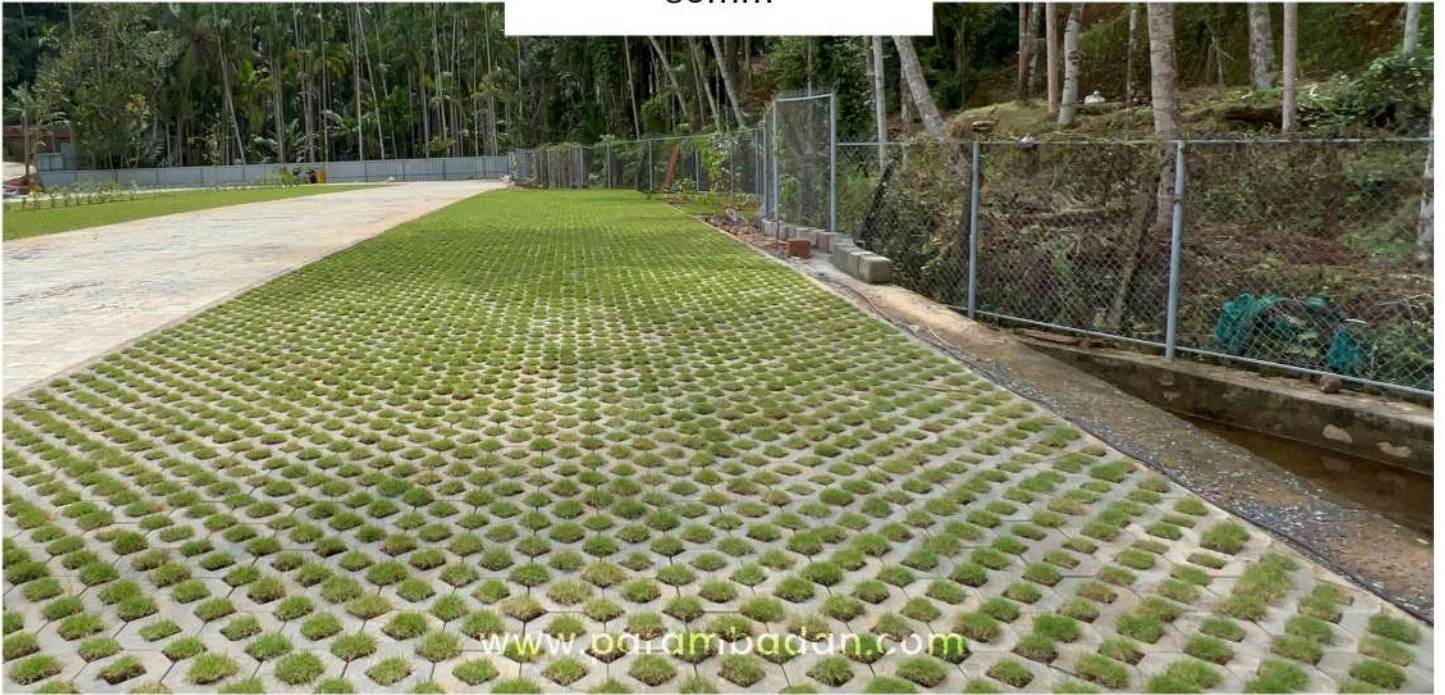

20/20 BLOCK
20×20, 70mm

www.parambadan.com

MONARCH

12*18, 60&70mm

BRAZILIAN 18
18*18, 60mm

EURO
12*12, 60mm

COBBLE STONE

4.5 × 4.5, 60mm

GRASS PAVER

80mm

AJANTHA ROCK

6*12, 60mm

PEARL ROCK
12×18, 60mm

RAIN ROCK
15*10, 60&70mm

EURO LINES
12×12, 60mm

EURO CRISTAL
12*12, 60mm

MAJESTIC
12*12, 68mm

KAREENA
8×8, 60mm

SQUARE EIGHT
8×8, 60mm

SOFT ROCK
11*8, 60mm

VILLA STONE
10×10, 60mm

ELLORA
6*12, 60mm

MOSAIC
16x 8, 60mm

20TH BLOCK