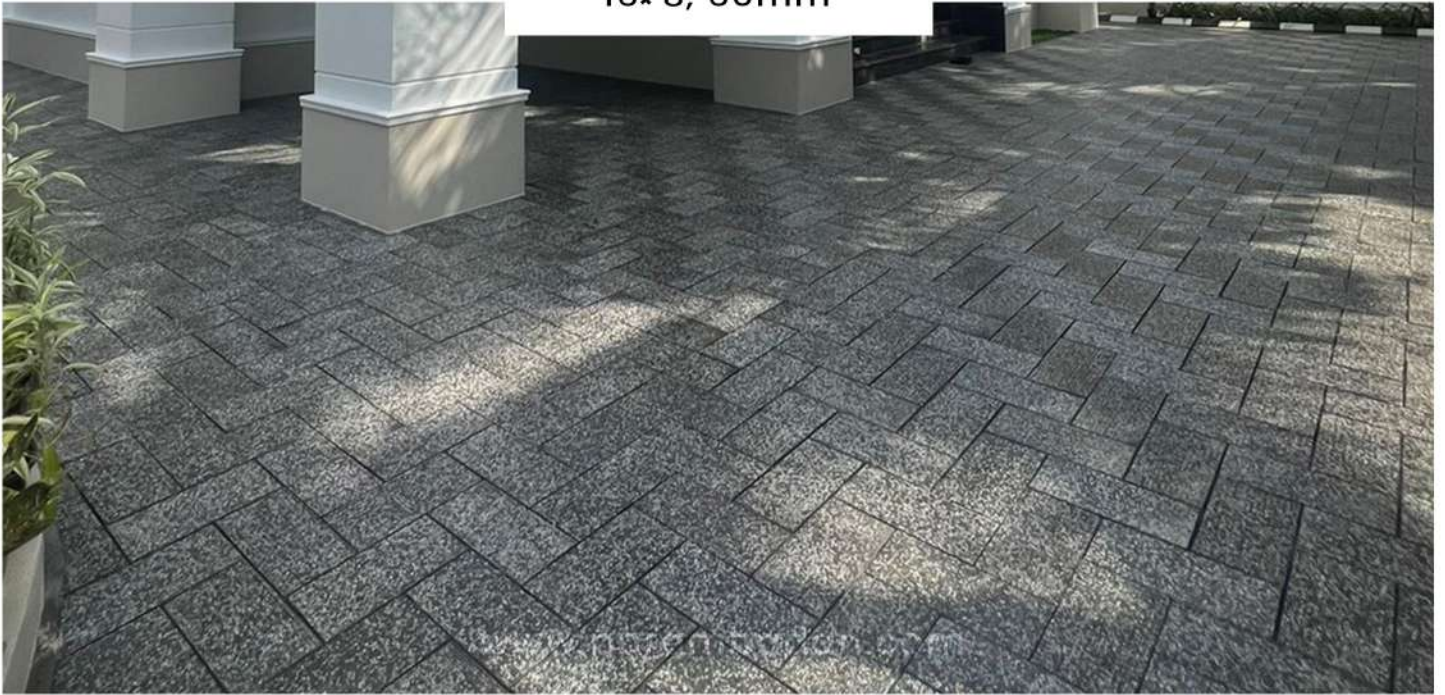

MAJESTIC
12*12, 68mm

KAREENA
8×8, 60mm

SQUARE EIGHT
8×8, 60mm

SOFT ROCK
11*8, 60mm

VILLA STONE
10×10, 60mm

ELLORA
6*12, 60mm

MOSAIC
16x 8, 60mm

20TH BLOCK