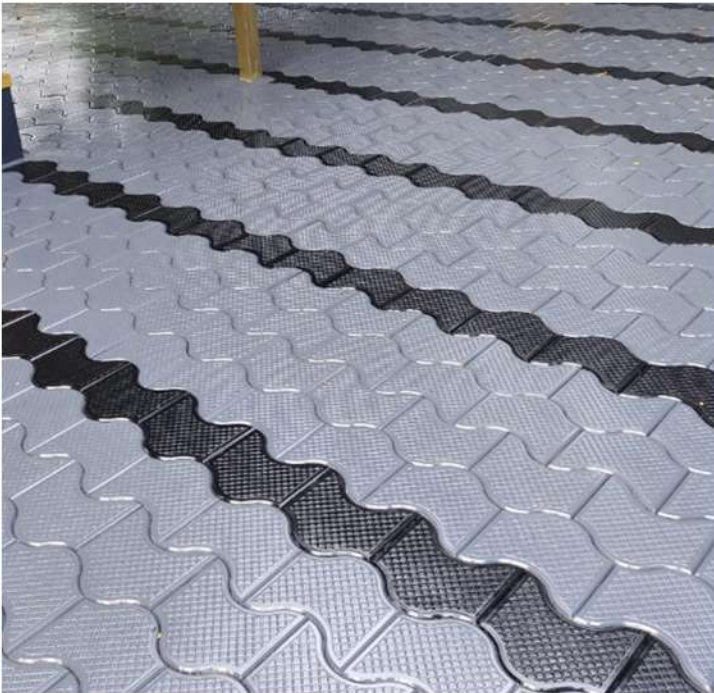

12x6, 60mm

GERMAN
10×8, 60mm

www.parambadan.com

LINE ROCK

13 × 6 1/2, 60mm

PH BLOCK
10×10, 60mm

CROWN ROCK
60mm

BUTTER FLY

60mm

FLORMAT
60mm

ROYAL PLUS
60&80mm, 125&210mm

www.paramborden.com

ROYAL LINES
60&80mm, 125&210mm

ROYAL STAR
60&80mm, 125&210mm

HYDRUALIC
HIGH LOAD BEARING

CURB STONE
AVAILABLE IN
DIFFERENT SIZES