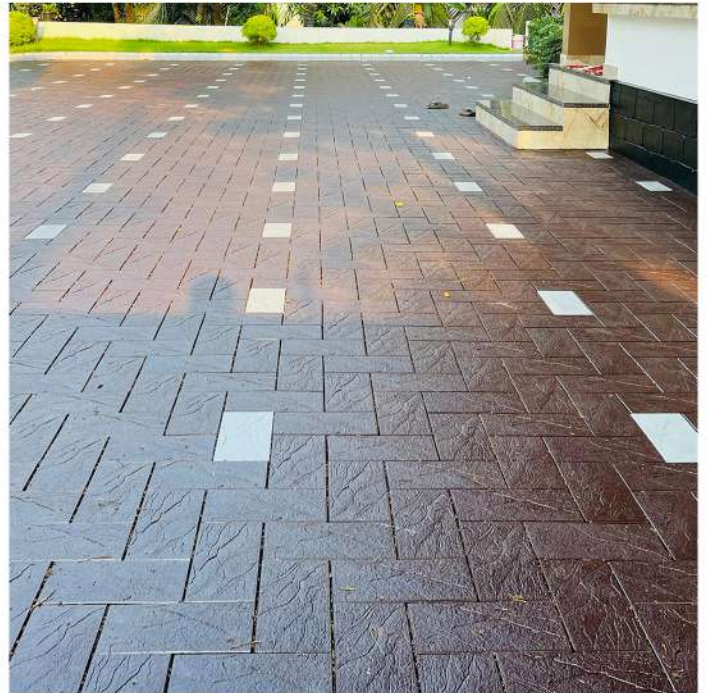

20/20 BLOCK
20×20, 70mm

www.parambadan.com

MONARCH

12*18, 60&70mm

BRAZILIAN 18
18*18, 60mm

EURO
12*12, 60mm

COBBLE STONE

4.5 × 4.5, 60mm

GRASS PAVER

80mm

AJANTHA ROCK

6*12, 60mm

PEARL ROCK
12×18, 60mm

RAIN ROCK
15*10, 60&70mm

EURO LINES
12×12, 60mm

EURO CRISTAL
12*12, 60mm