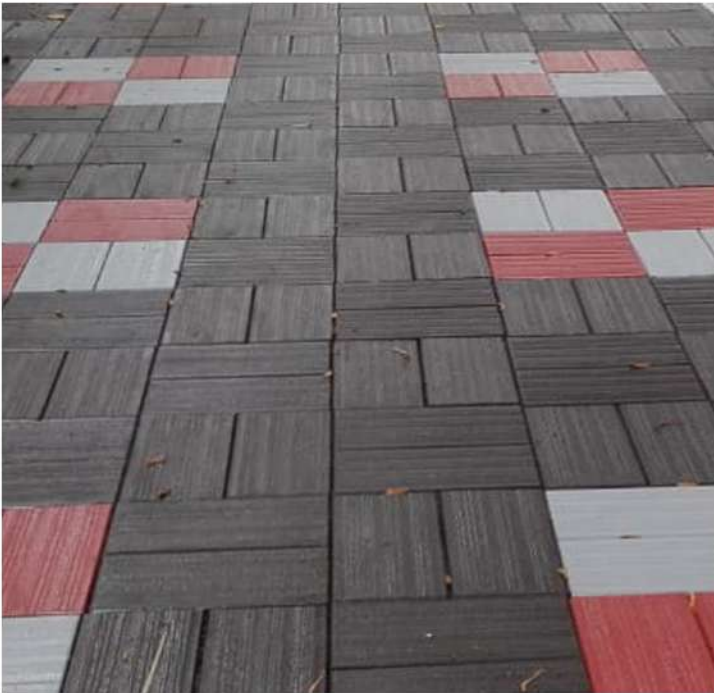

12x6, 60mm

GERMAN
10×8, 60mm

www.parambadan.com

LINE ROCK

13 × 6 1/2, 60mm

PH BLOCK
10×10, 60mm

CROWN ROCK
60mm

BUTTER FLY

60mm

FLORMAT
60mm

ROYAL PLUS
60&80mm, 125&210mm

www.paramborden.com

ROYAL LINES
60&80mm, 125&210mm

ROYAL STAR
60&80mm, 125&210mm

HYDRUALIC
HIGH LOAD BEARING

CURB STONE
AVAILABLE IN
DIFFERENT SIZES