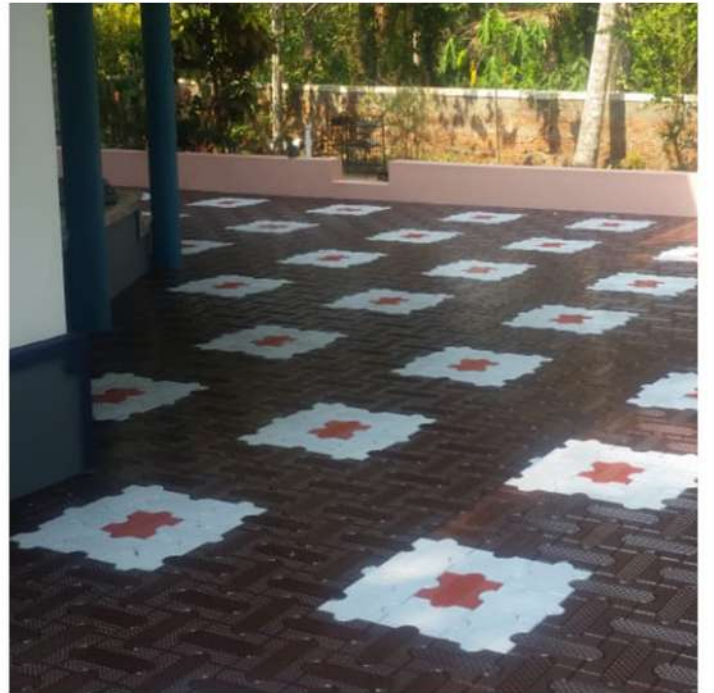

MAJESTIC
12*12, 68mm

KAREENA
8×8, 60mm

SQUARE EIGHT
8×8, 60mm

SOFT ROCK
11*8, 60mm

VILLA STONE
10×10, 60mm

ELLORA
6*12, 60mm

MOSAIC
16x 8, 60mm

20TH BLOCK

12x6, 60mm

GERMAN
10×8, 60mm

www.parambadan.com

LINE ROCK

13 × 6 1/2, 60mm

PH BLOCK
10×10, 60mm

CROWN ROCK
60mm

BUTTER FLY

60mm

FLORMAT
60mm

ROYAL PLUS
60&80mm, 125&210mm

www.paramborden.com

ROYAL LINES
60&80mm, 125&210mm

ROYAL STAR
60&80mm, 125&210mm

HYDRUALIC
HIGH LOAD BEARING

CURB STONE
AVAILABLE IN
DIFFERENT SIZES