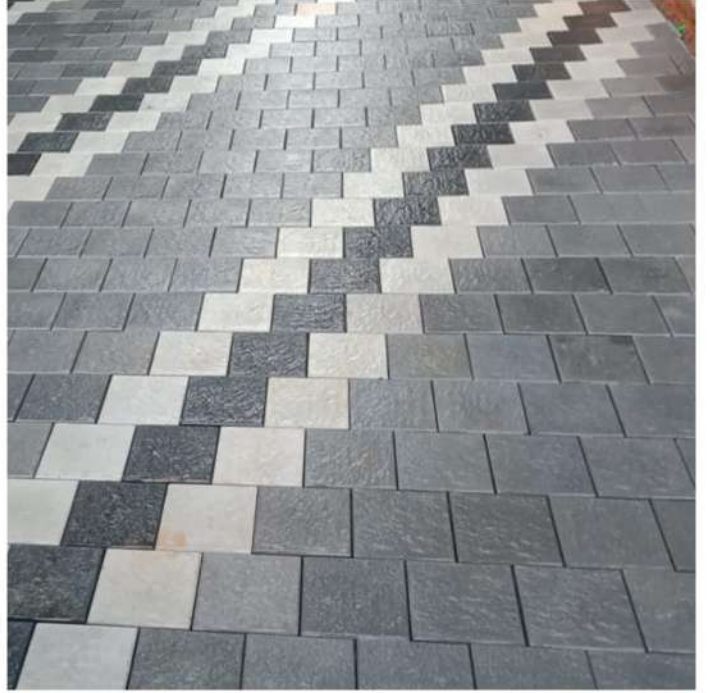

20/20 BLOCK
20×20, 70mm

www.parambadan.com

MONARCH

12*18, 60&70mm

BRAZILIAN 18
18*18, 60mm

EURO
12*12, 60mm

COBBLE STONE

4.5 × 4.5, 60mm

GRASS PAVER

80mm

AJANTHA ROCK

6*12, 60mm

PEARL ROCK
12×18, 60mm

RAIN ROCK
15*10, 60&70mm

EURO LINES
12×12, 60mm

EURO CRISTAL
12*12, 60mm

MAJESTIC
12*12, 68mm

KAREENA
8×8, 60mm

SQUARE EIGHT
8×8, 60mm

SOFT ROCK
11*8, 60mm

VILLA STONE
10×10, 60mm

ELLORA
6*12, 60mm

MOSAIC
16x 8, 60mm

20TH BLOCK