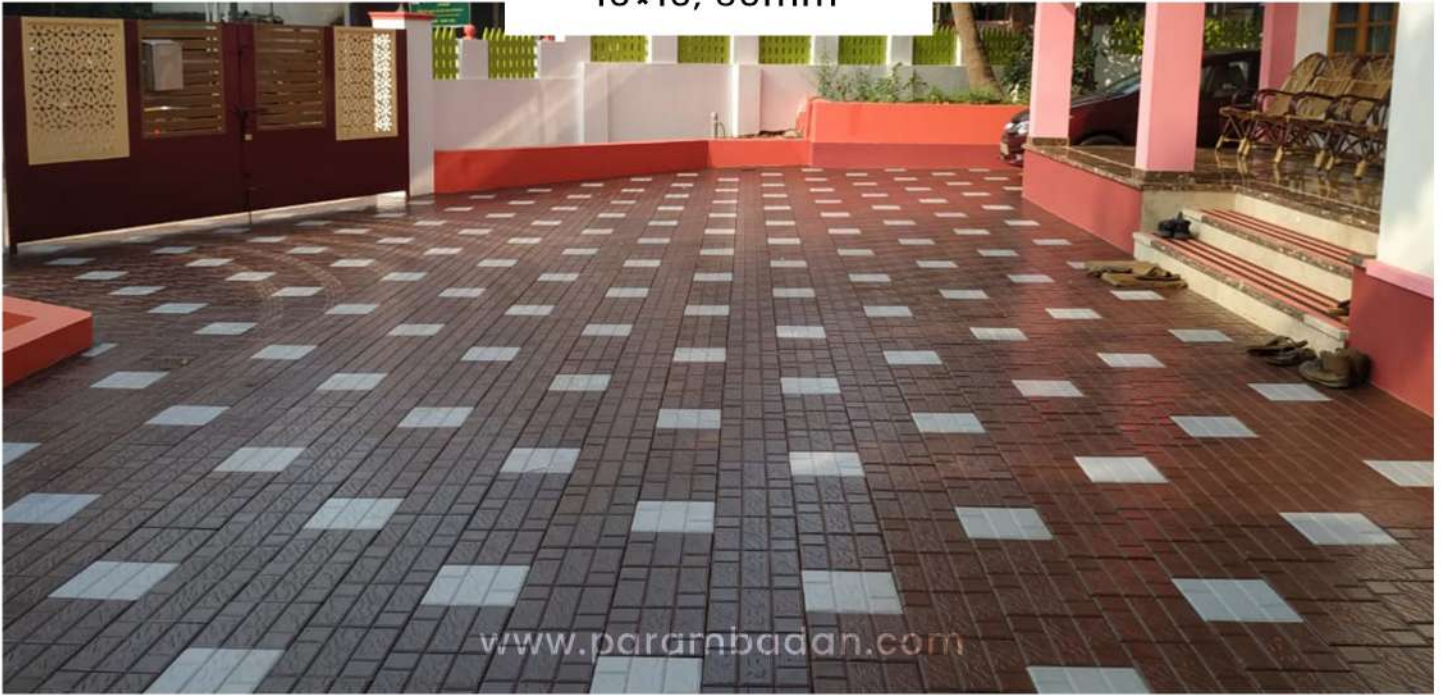

PH BLOCK
10×10, 60mm