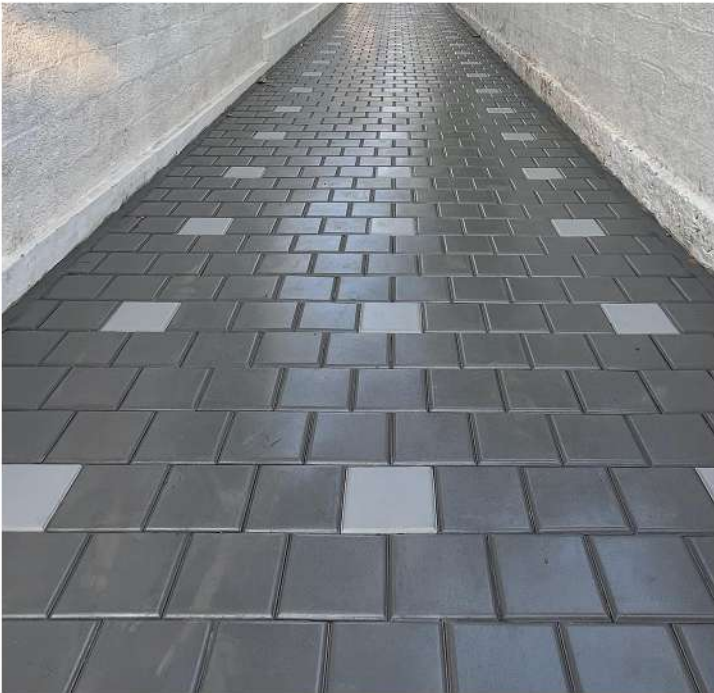

GRASS PAVER

80mm

AJANTHA ROCK

6*12, 60mm

PEARL ROCK
12×18, 60mm

RAIN ROCK
15*10, 60&70mm

EURO LINES
12×12, 60mm

EURO CRISTAL
12*12, 60mm

MAJESTIC
12*12, 68mm

KAREENA
8×8, 60mm

SQUARE EIGHT
8×8, 60mm

SOFT ROCK
11*8, 60mm

VILLA STONE
10×10, 60mm

ELLORA
6*12, 60mm

MOSAIC
16x 8, 60mm

20TH BLOCK