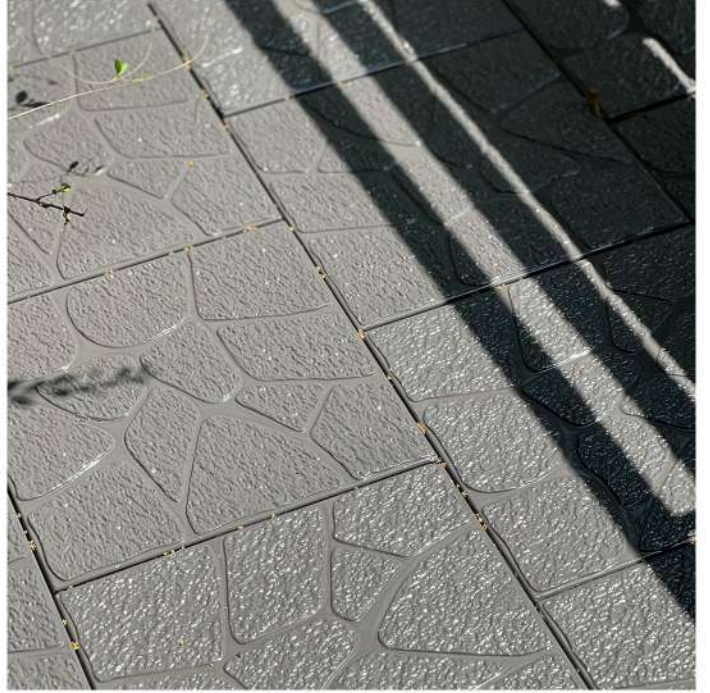

20/20 BLOCK
20×20, 70mm

www.parambadan.com

MONARCH

12*18, 60&70mm

BRAZILIAN 18
18*18, 60mm

EURO
12*12, 60mm

COBBLE STONE

4.5 × 4.5, 60mm

GRASS PAVER

80mm

AJANTHA ROCK

6*12, 60mm

PEARL ROCK
12×18, 60mm

RAIN ROCK
15*10, 60&70mm

EURO LINES
12×12, 60mm

EURO CRISTAL
12*12, 60mm

MAJESTIC
12*12, 68mm

KAREENA
8×8, 60mm

SQUARE EIGHT
8×8, 60mm

SOFT ROCK
11*8, 60mm

VILLA STONE
10×10, 60mm

ELLORA
6*12, 60mm

MOSAIC
16x 8, 60mm

20TH BLOCK