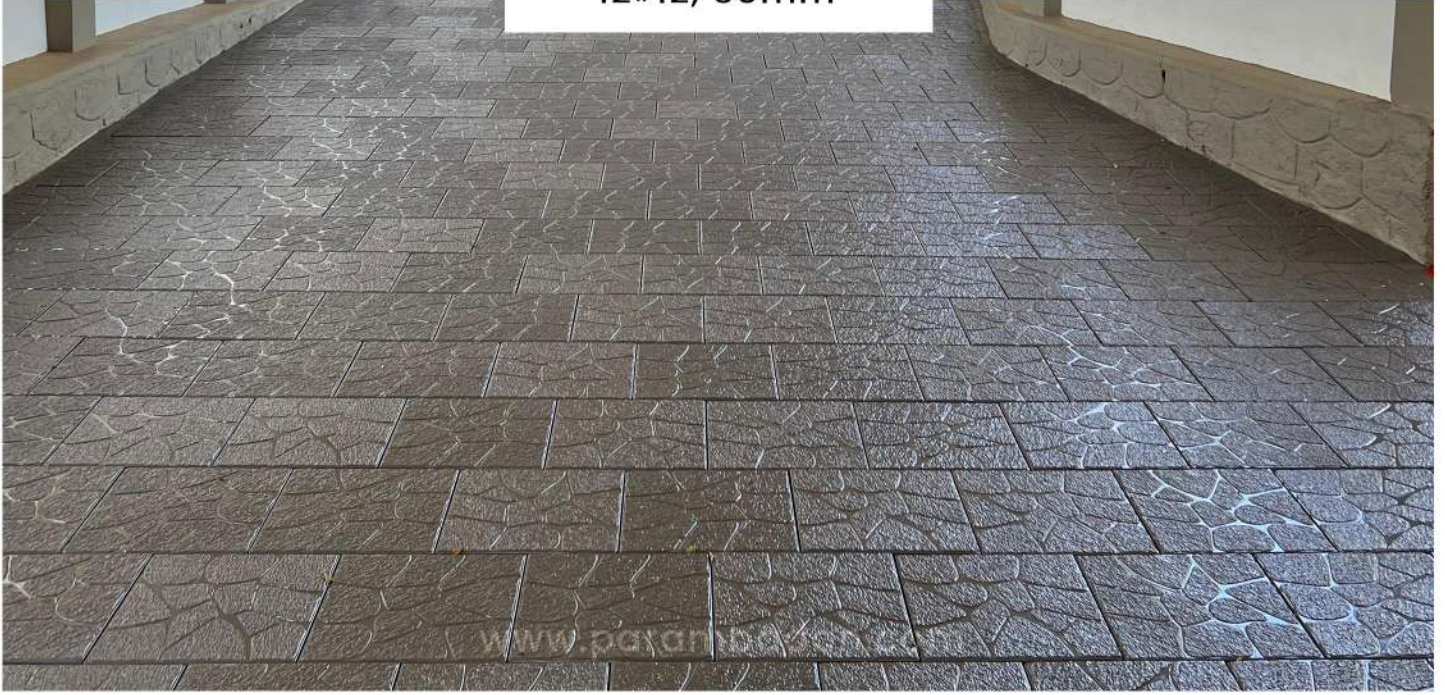

GRASS PAVER

80mm

AJANTHA ROCK

6*12, 60mm

PEARL ROCK
12×18, 60mm

RAIN ROCK
15*10, 60&70mm

EURO LINES
12×12, 60mm

EURO CRISTAL
12*12, 60mm